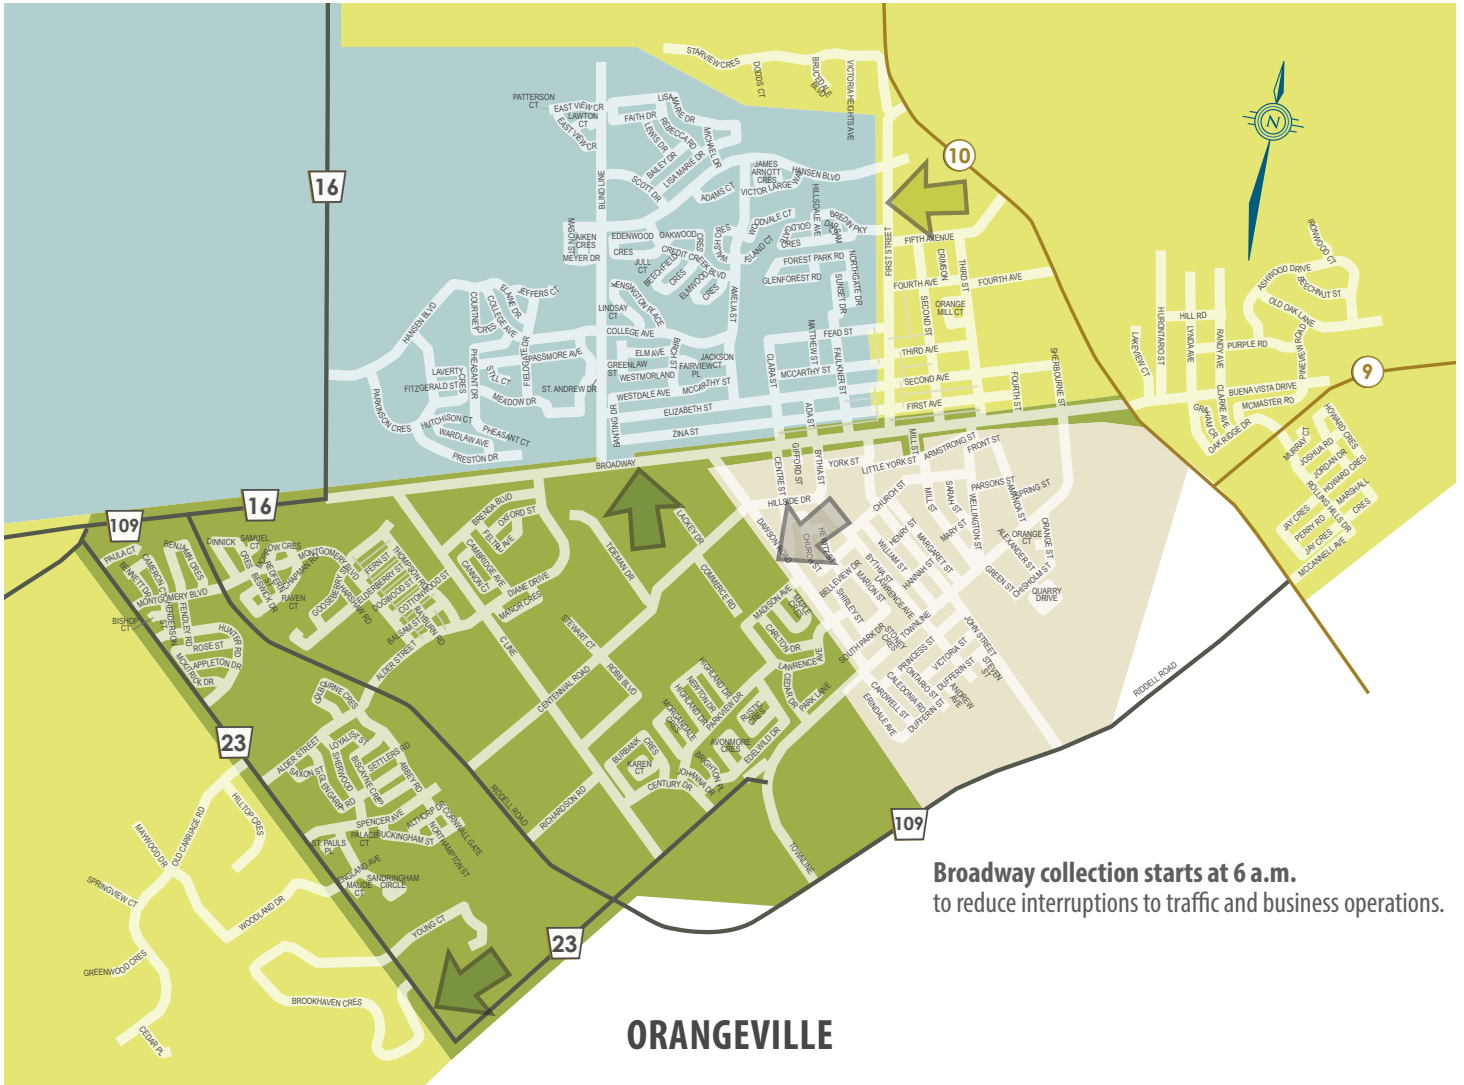

collection schedule

for garbage, Blue Box, Green Bin, and bulky items

Note: Yard waste is **not** collected on your regular collection day.

Broadway collection starts at 6 a.m.
to reduce interruptions to traffic and business operations.

On boundary roads/streets marked with an arrow, both sides of the street are collected on the day indicated by the colour of the arrow.

**Monday
ZONE**

**Tuesday
ZONE**

**Wednesday
ZONE**

**Thursday
ZONE**