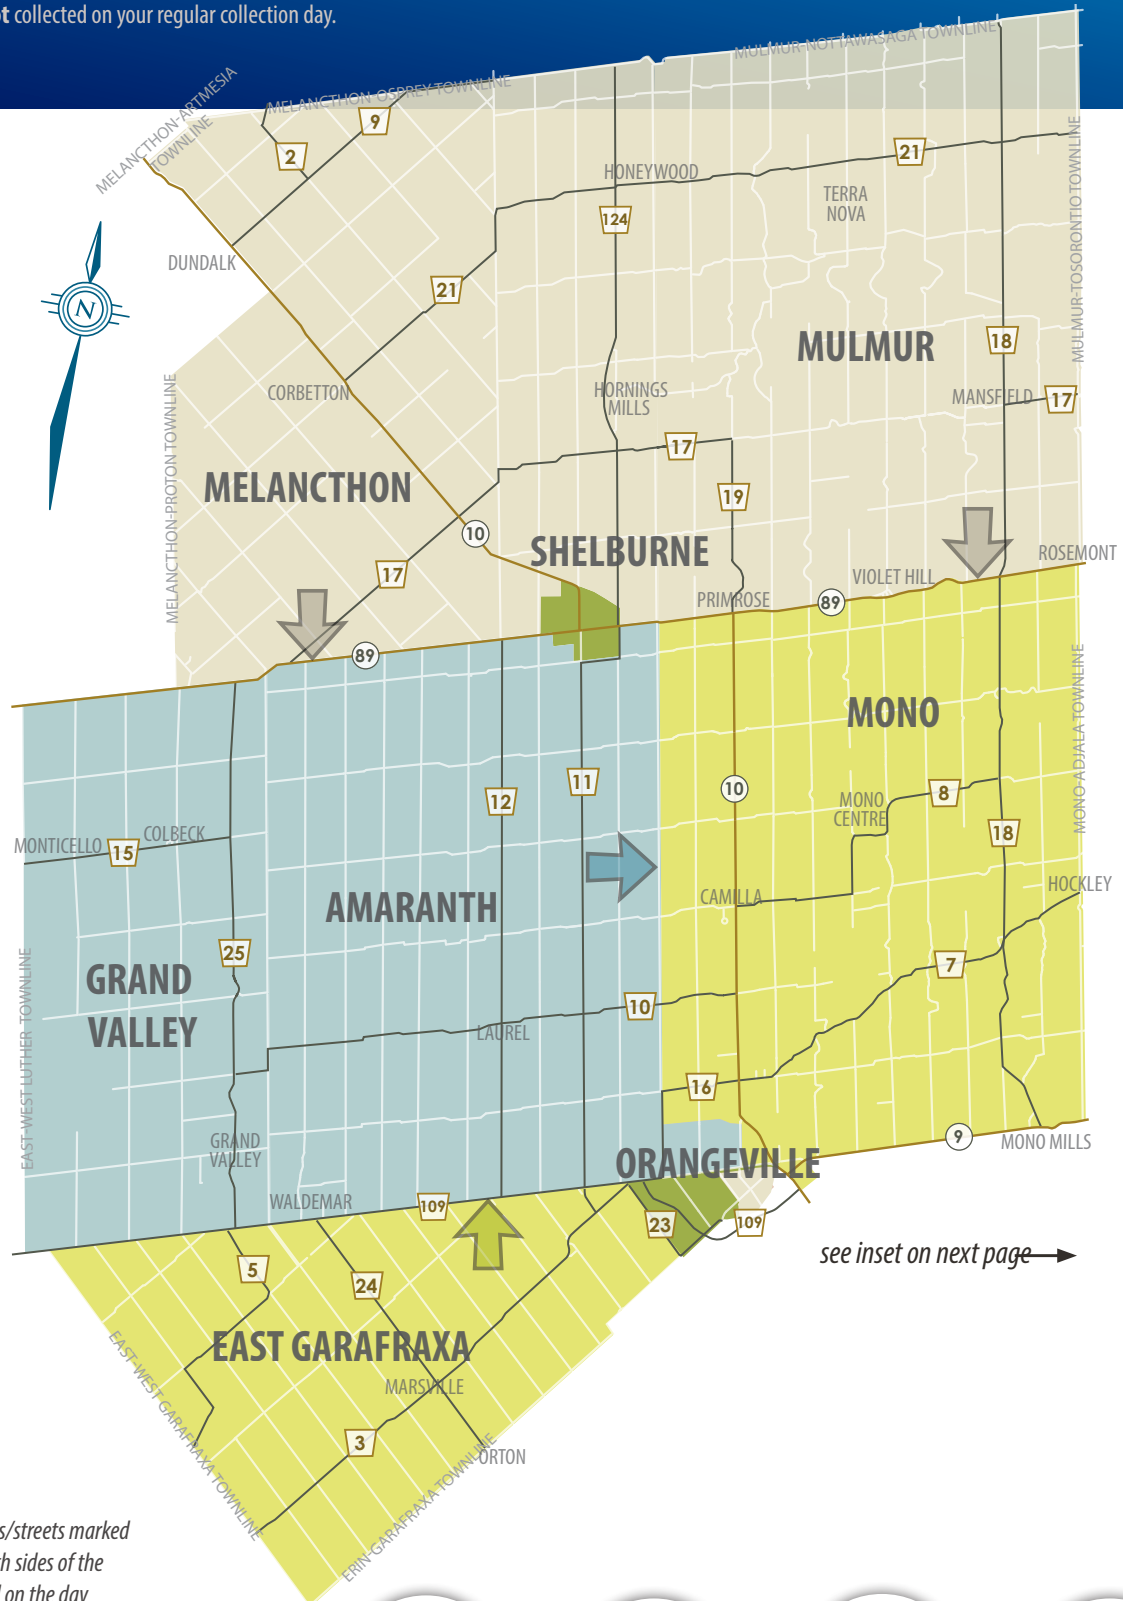

# collection schedule

for garbage, Blue Box, Green Bin, and bulky items

**Note:** Yard waste is **not** collected on your regular collection day.

On boundary roads/streets marked with an arrow, both sides of the street are collected on the day indicated by the colour of the arrow.

**Monday  
ZONE**

**Tuesday  
ZONE**

**Wednesday  
ZONE**

**Thursday  
ZONE**

# collection schedule

for garbage, Blue Box, Green Bin, and bulky items

**Note:** Yard waste is **not** collected on your regular collection day.

**Broadway collection starts at 6 a.m.**  
to reduce interruptions to traffic and business operations.

On boundary roads/streets marked with an arrow, both sides of the street are collected on the day indicated by the colour of the arrow.

**Monday  
ZONE**

**Tuesday  
ZONE**

**Wednesday  
ZONE**

**Thursday  
ZONE**