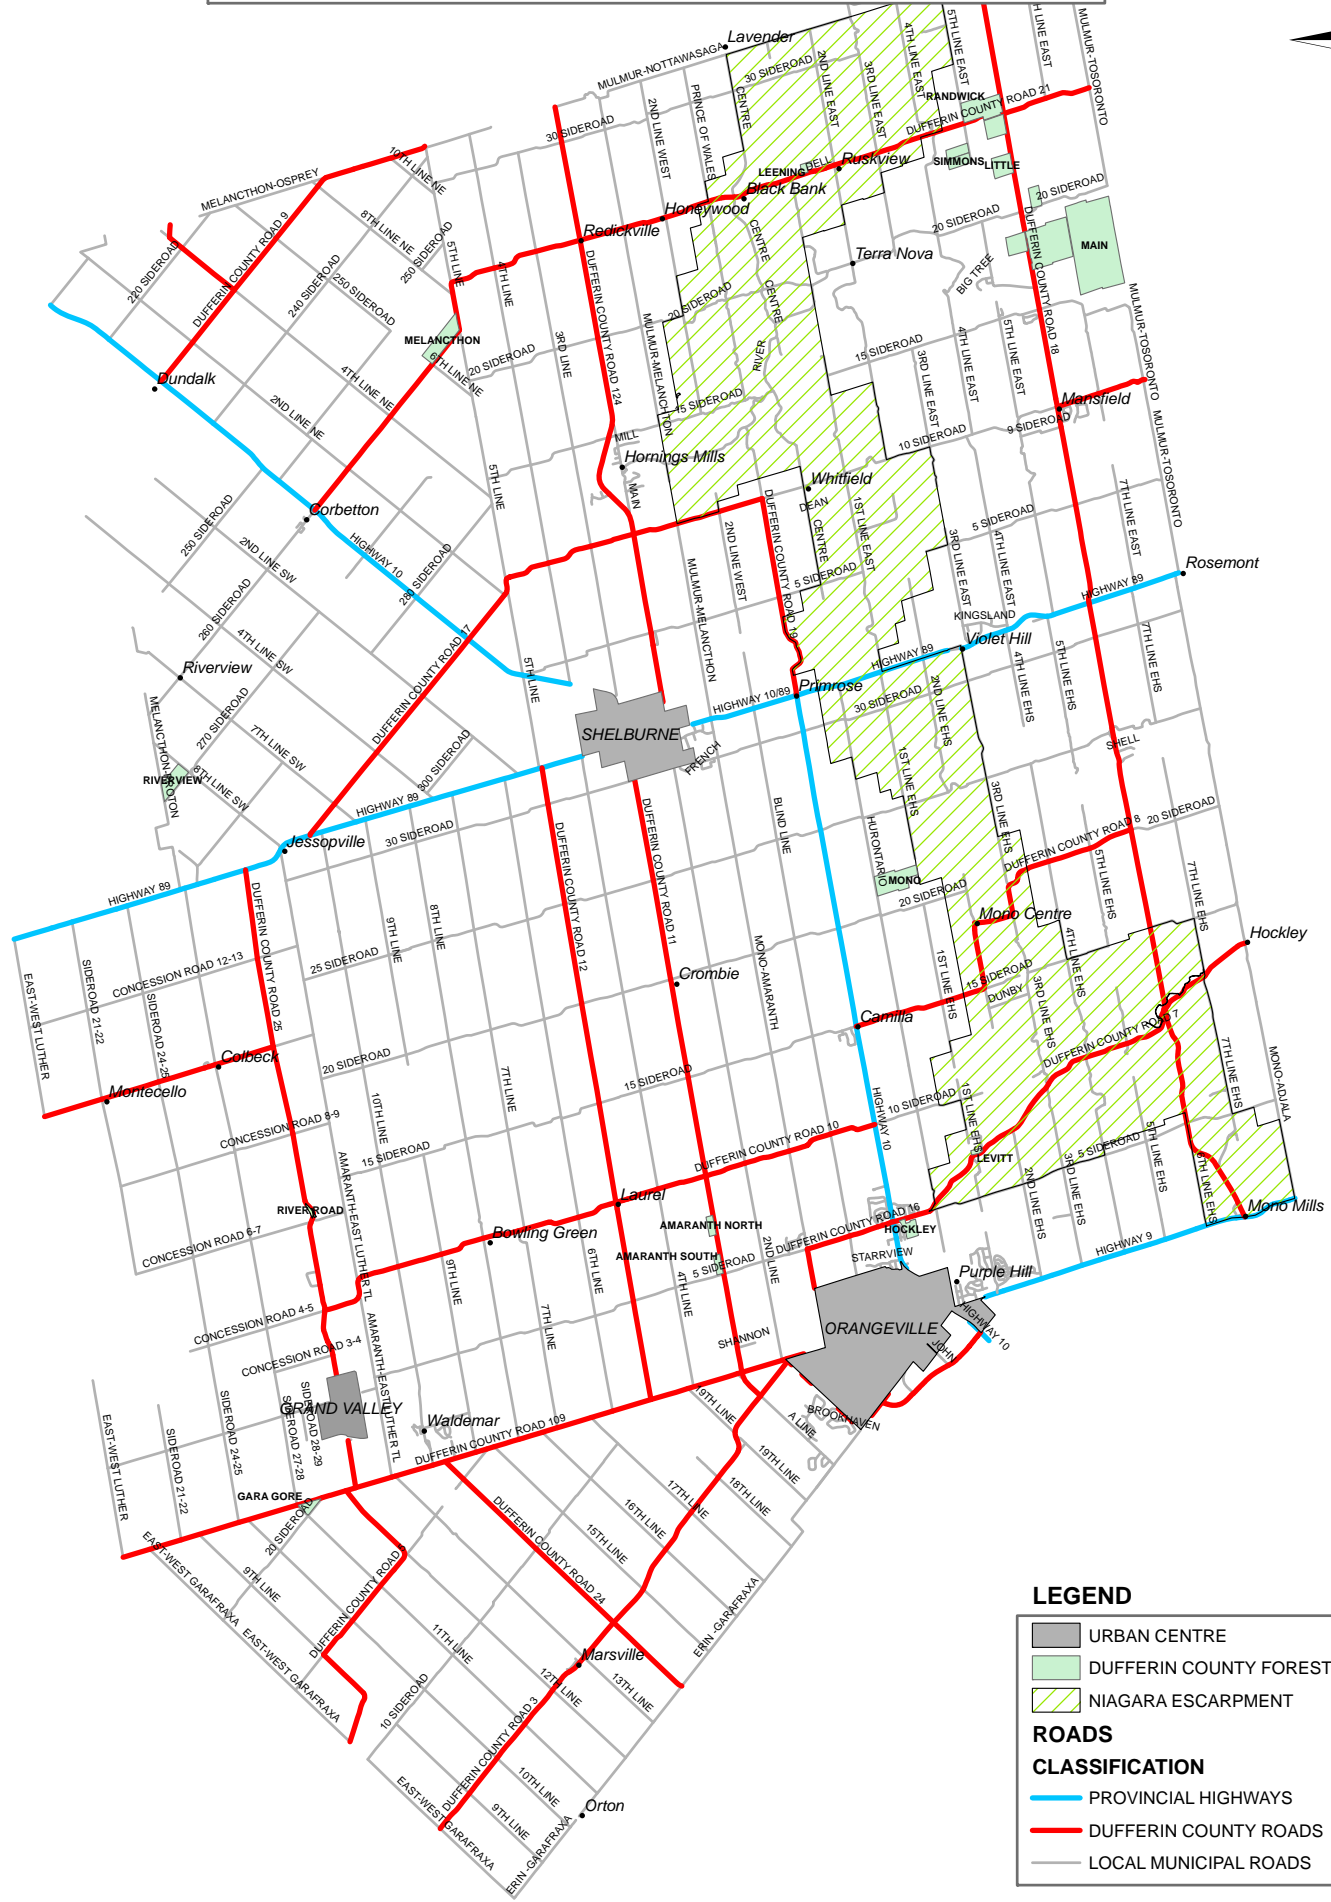

DUFFERIN COUNTY FOREST TRACTS

LEGEND

- URBAN CENTRE
 - DUFFERIN COUNTY FOREST TRACTS
 - NIAGARA ESCARPMENT
- ROADS CLASSIFICATION**
- PROVINCIAL HIGHWAYS
 - DUFFERIN COUNTY ROADS
 - LOCAL MUNICIPAL ROADS