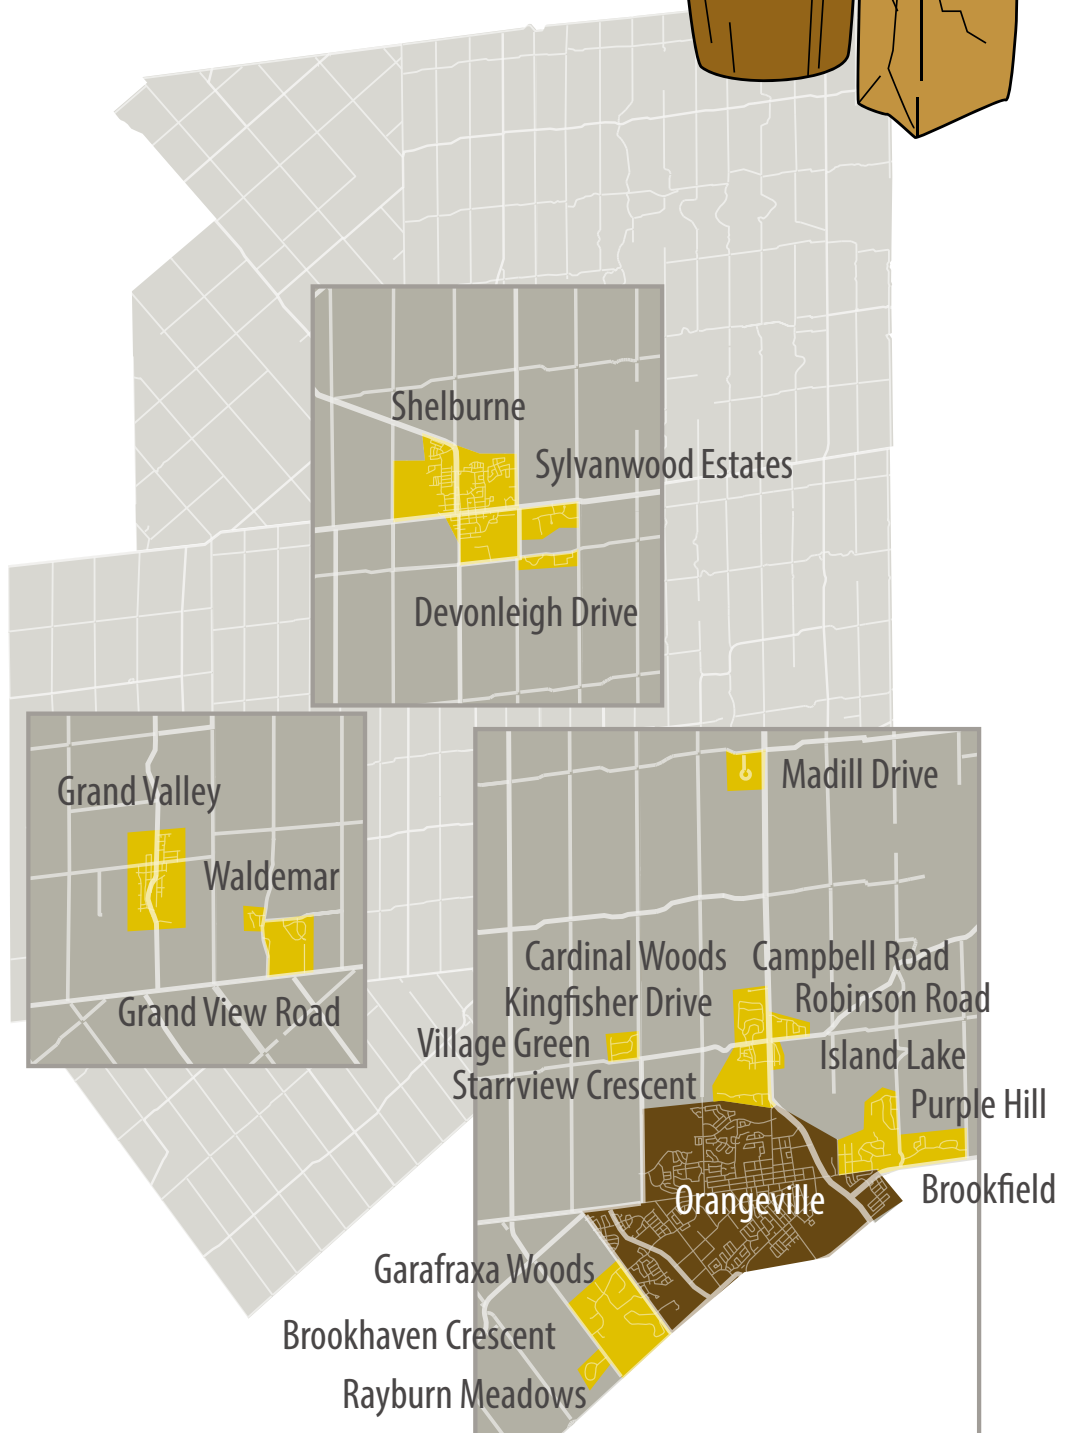

yard waste schedule

Week A

Yard waste is collected in the Town of Orangeville.

Week B

Yard waste is collected in the urban areas of Grand Valley and Shelburne, as well as rural subdivisions.

Rural Areas

In rural areas yard waste is collected on a monthly call-in basis. To be added to the list, contact GFL at dufferin@gflenv.com or 1.888.941.3345 ext. 1 at least one week in advance.

Collection of yard waste begins on the **Monday** of designated weeks, and continues until the entire collection area is completed, which may take a few days. **Place yard waste at the curb by Monday at 7 a.m. of your scheduled week to ensure collection.**