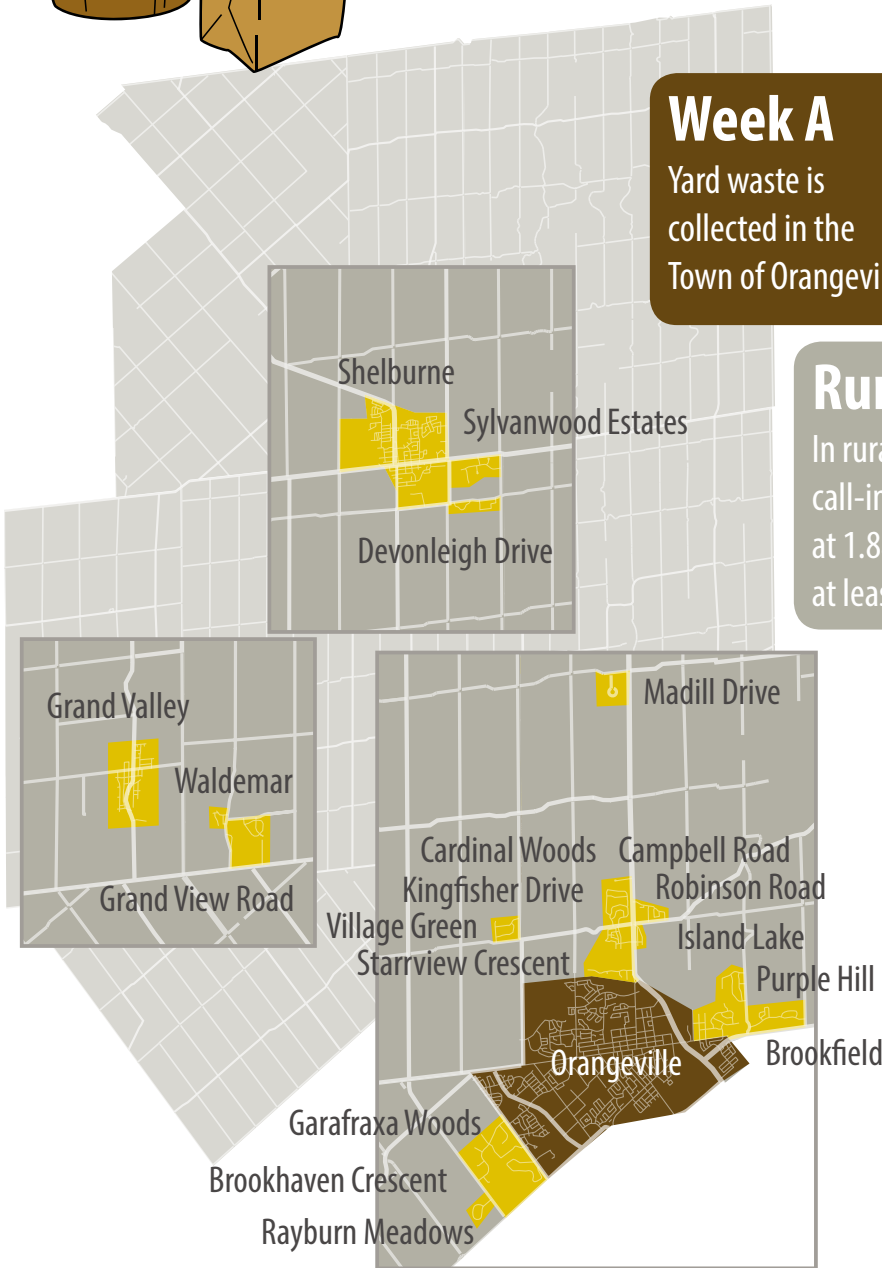

YARD WASTE COLLECTION BEGINS

and continues until the end of November

Week A

Yard waste is collected in the Town of Orangeville.

Week B

Yard waste is collected in the urban areas of Grand Valley and Shelburne, as well as rural subdivisions.

Rural Areas

In rural areas yard waste is collected on a monthly call-in basis. To be added to the list, contact GFL at 1.888.941.3345 ext. 1 or dufferin@gflenv.com at least one week in advance.

APRIL 2016

S	M	T	W	T	F	S
					1	2
3	4	5	6	7	8	9
10	11	12	13	14	15	16
17	18	19	20	21	22	23
24	25	26	27	28	29	30

Collection begins on the Monday of designated weeks, and continues until the entire collection area is completed, which may take a few days. **Place yard waste at the curb by Monday at 7 a.m. of your scheduled week to ensure collection.**