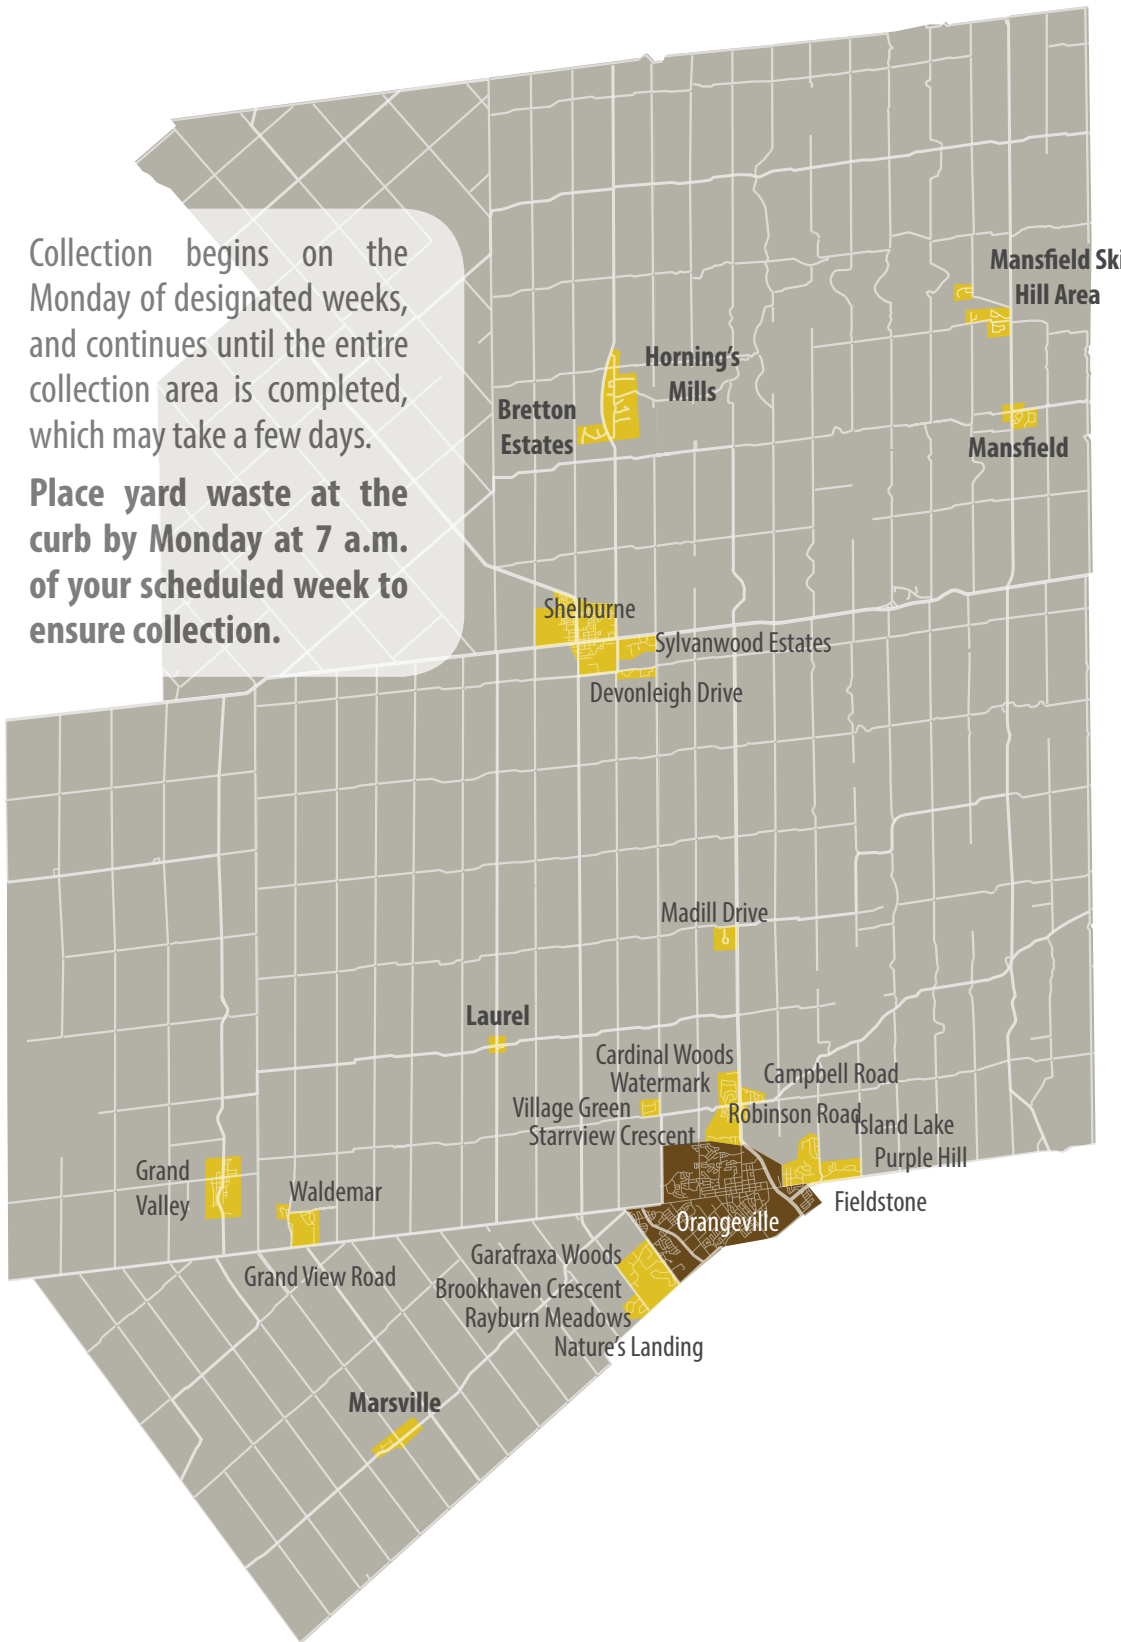

YARD WASTE COLLECTION

Yard waste is collected from April through November

Collection begins on the Monday of designated weeks, and continues until the entire collection area is completed, which may take a few days.

Place yard waste at the curb by Monday at 7 a.m. of your scheduled week to ensure collection.

Week A

Yard waste is collected in the Town of Orangeville.

Week B

Yard waste is collected in the urban areas of Grand Valley and Shelburne, as well as rural subdivisions.

Rural Areas

In rural areas yard waste is collected on a monthly call-in basis. To be added to the list, contact GFL at 1.888.941.3345 ext. 1 or dufferin@gflenv.com at least one week in advance.