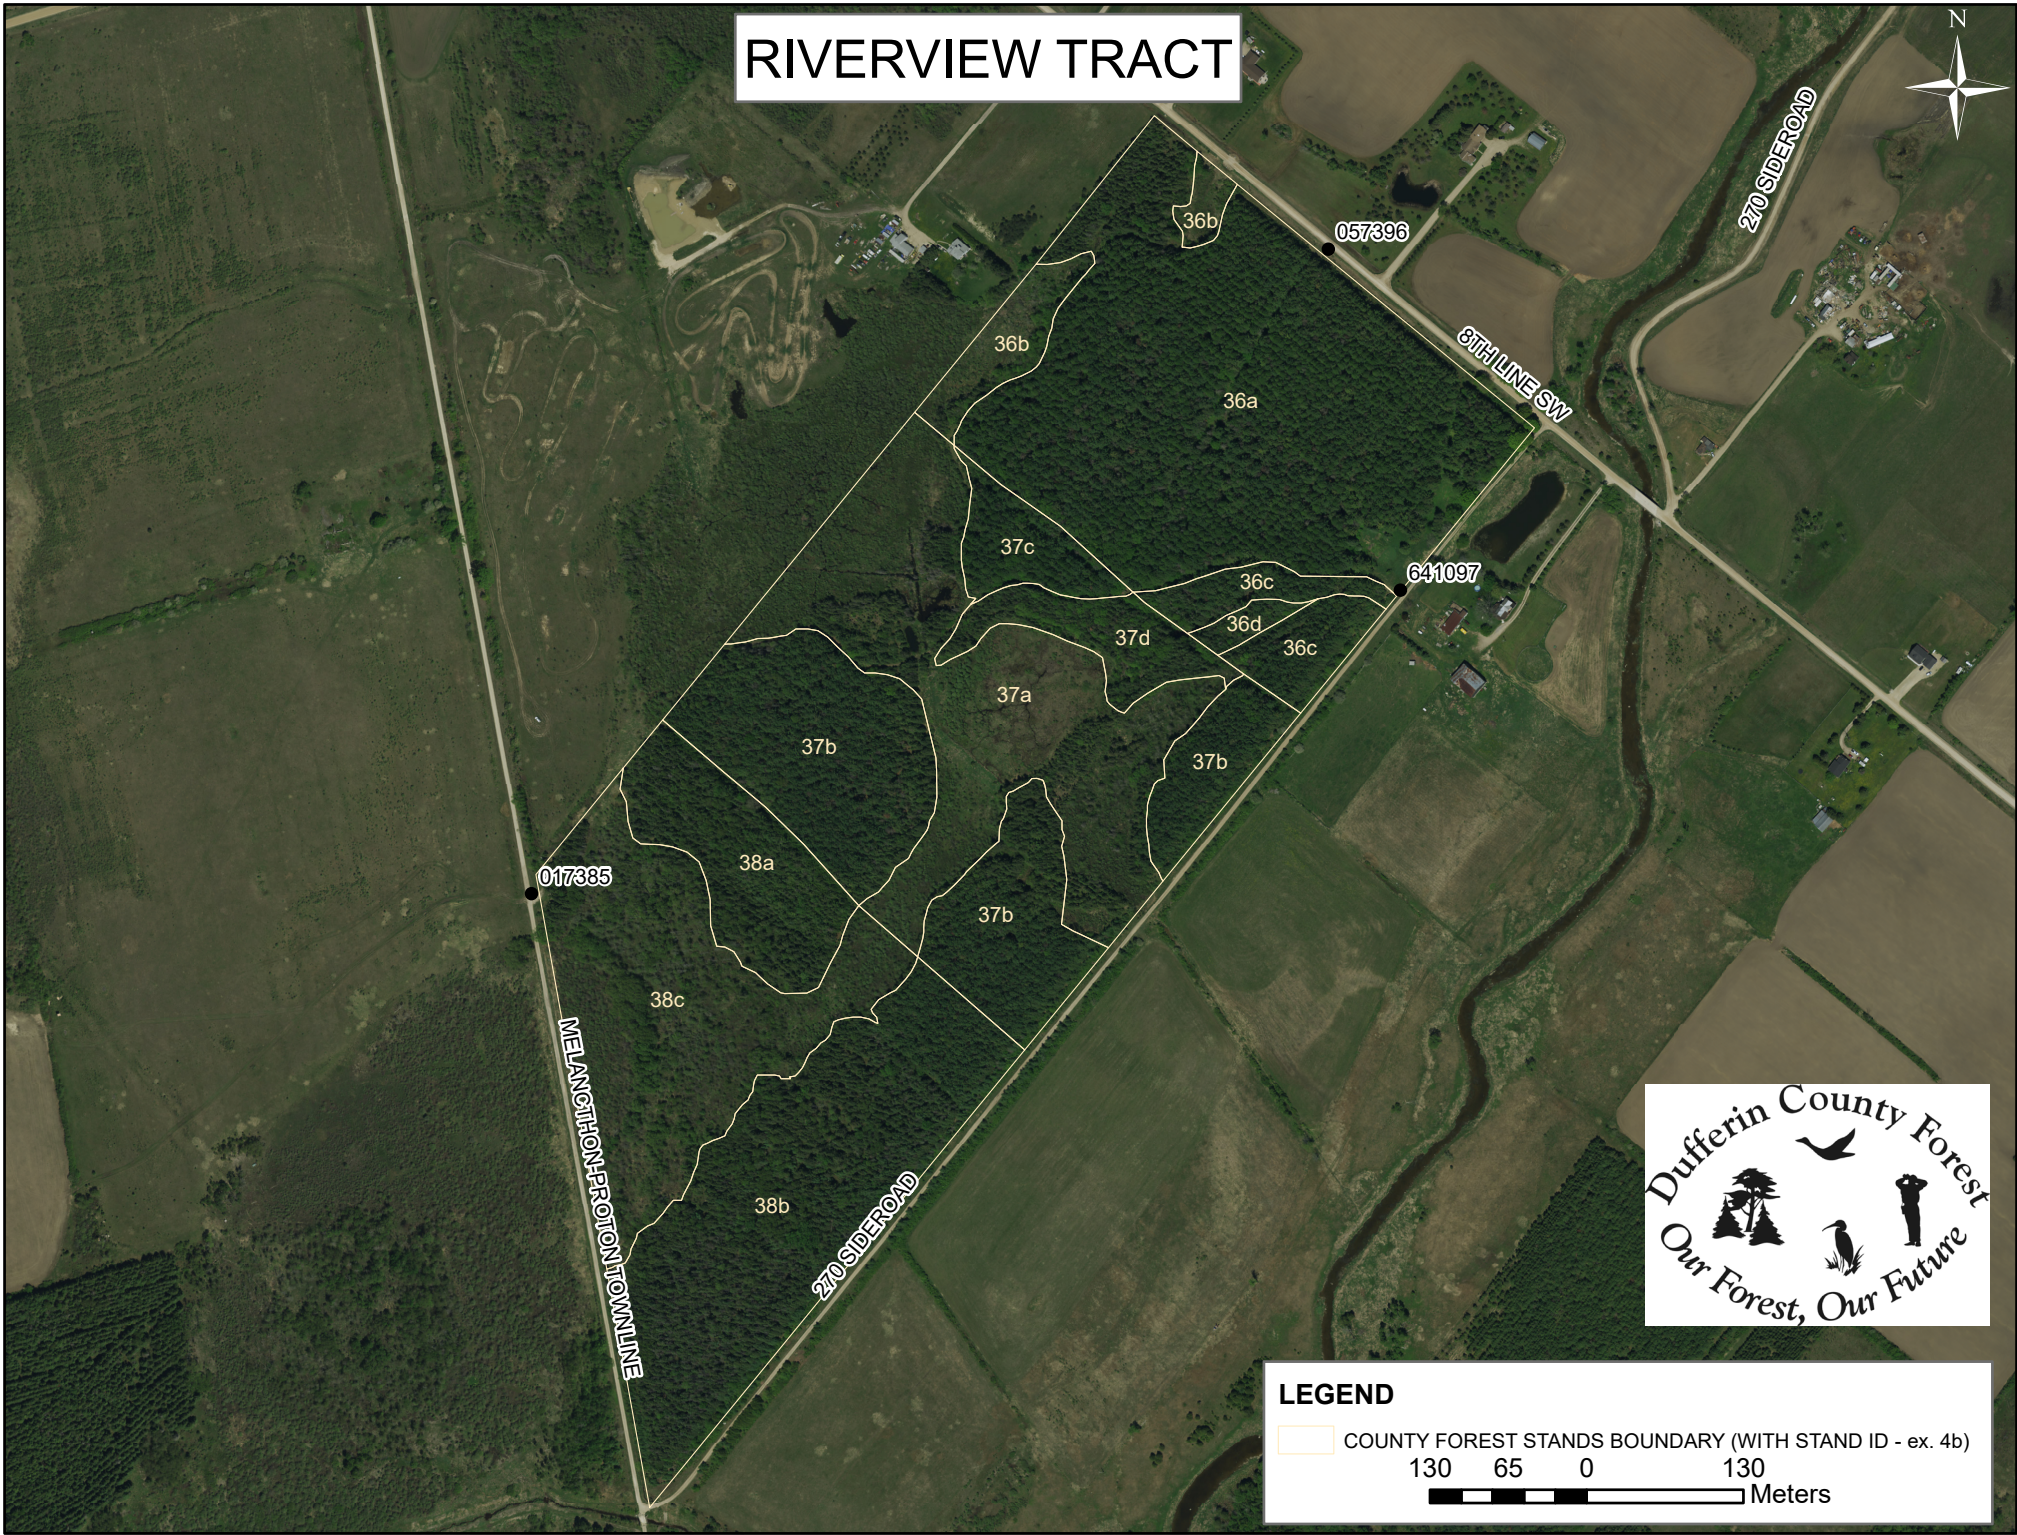

# RIVERVIEW TRACT

**LEGEND**

 COUNTY FOREST STANDS BOUNDARY (WITH STAND ID - ex. 4b)

130 65 0 130  
 Meters