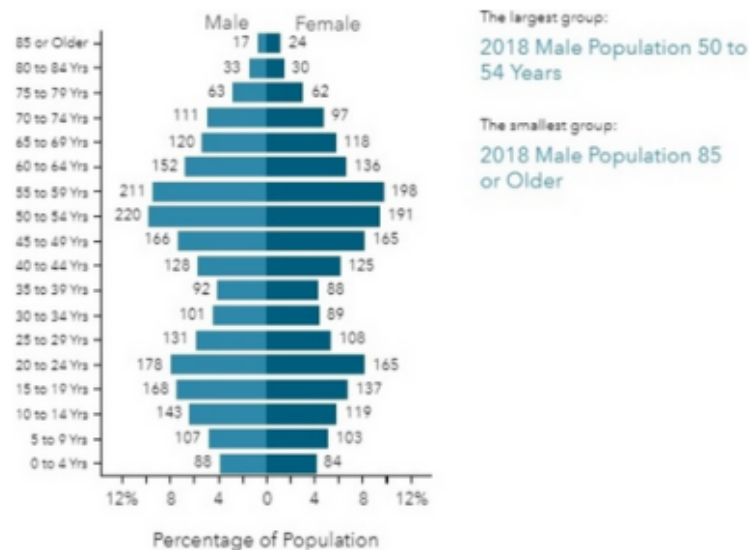

AMARANTH COMMUNITY PROFILE

2023

Key Facts (2022)

4,368

Population

Median Age

Average Household Size

CA\$ 126,727

Median Household Income

Household Income (2022)

Educational Attainment (2022)

Age Distribution (2018)

Marital Status (2022)

Mother Tongue (2022)

English	3,793
French	51
Multiple Languages	26
Aboriginal	0

Main Mode of Commuting (2022)