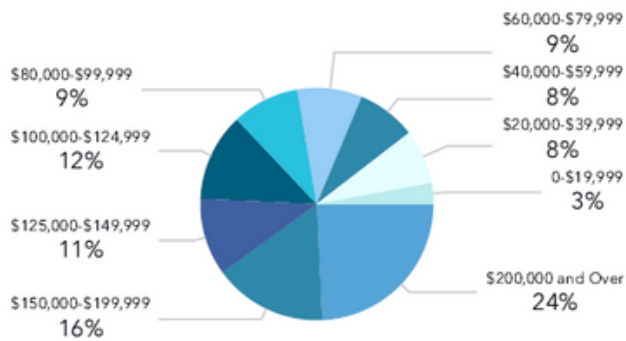

Key Facts (2022)

4,368

Population

Median Age

Average Household Size

CA$ 126,727

Median Household Income

Household Income (2022)